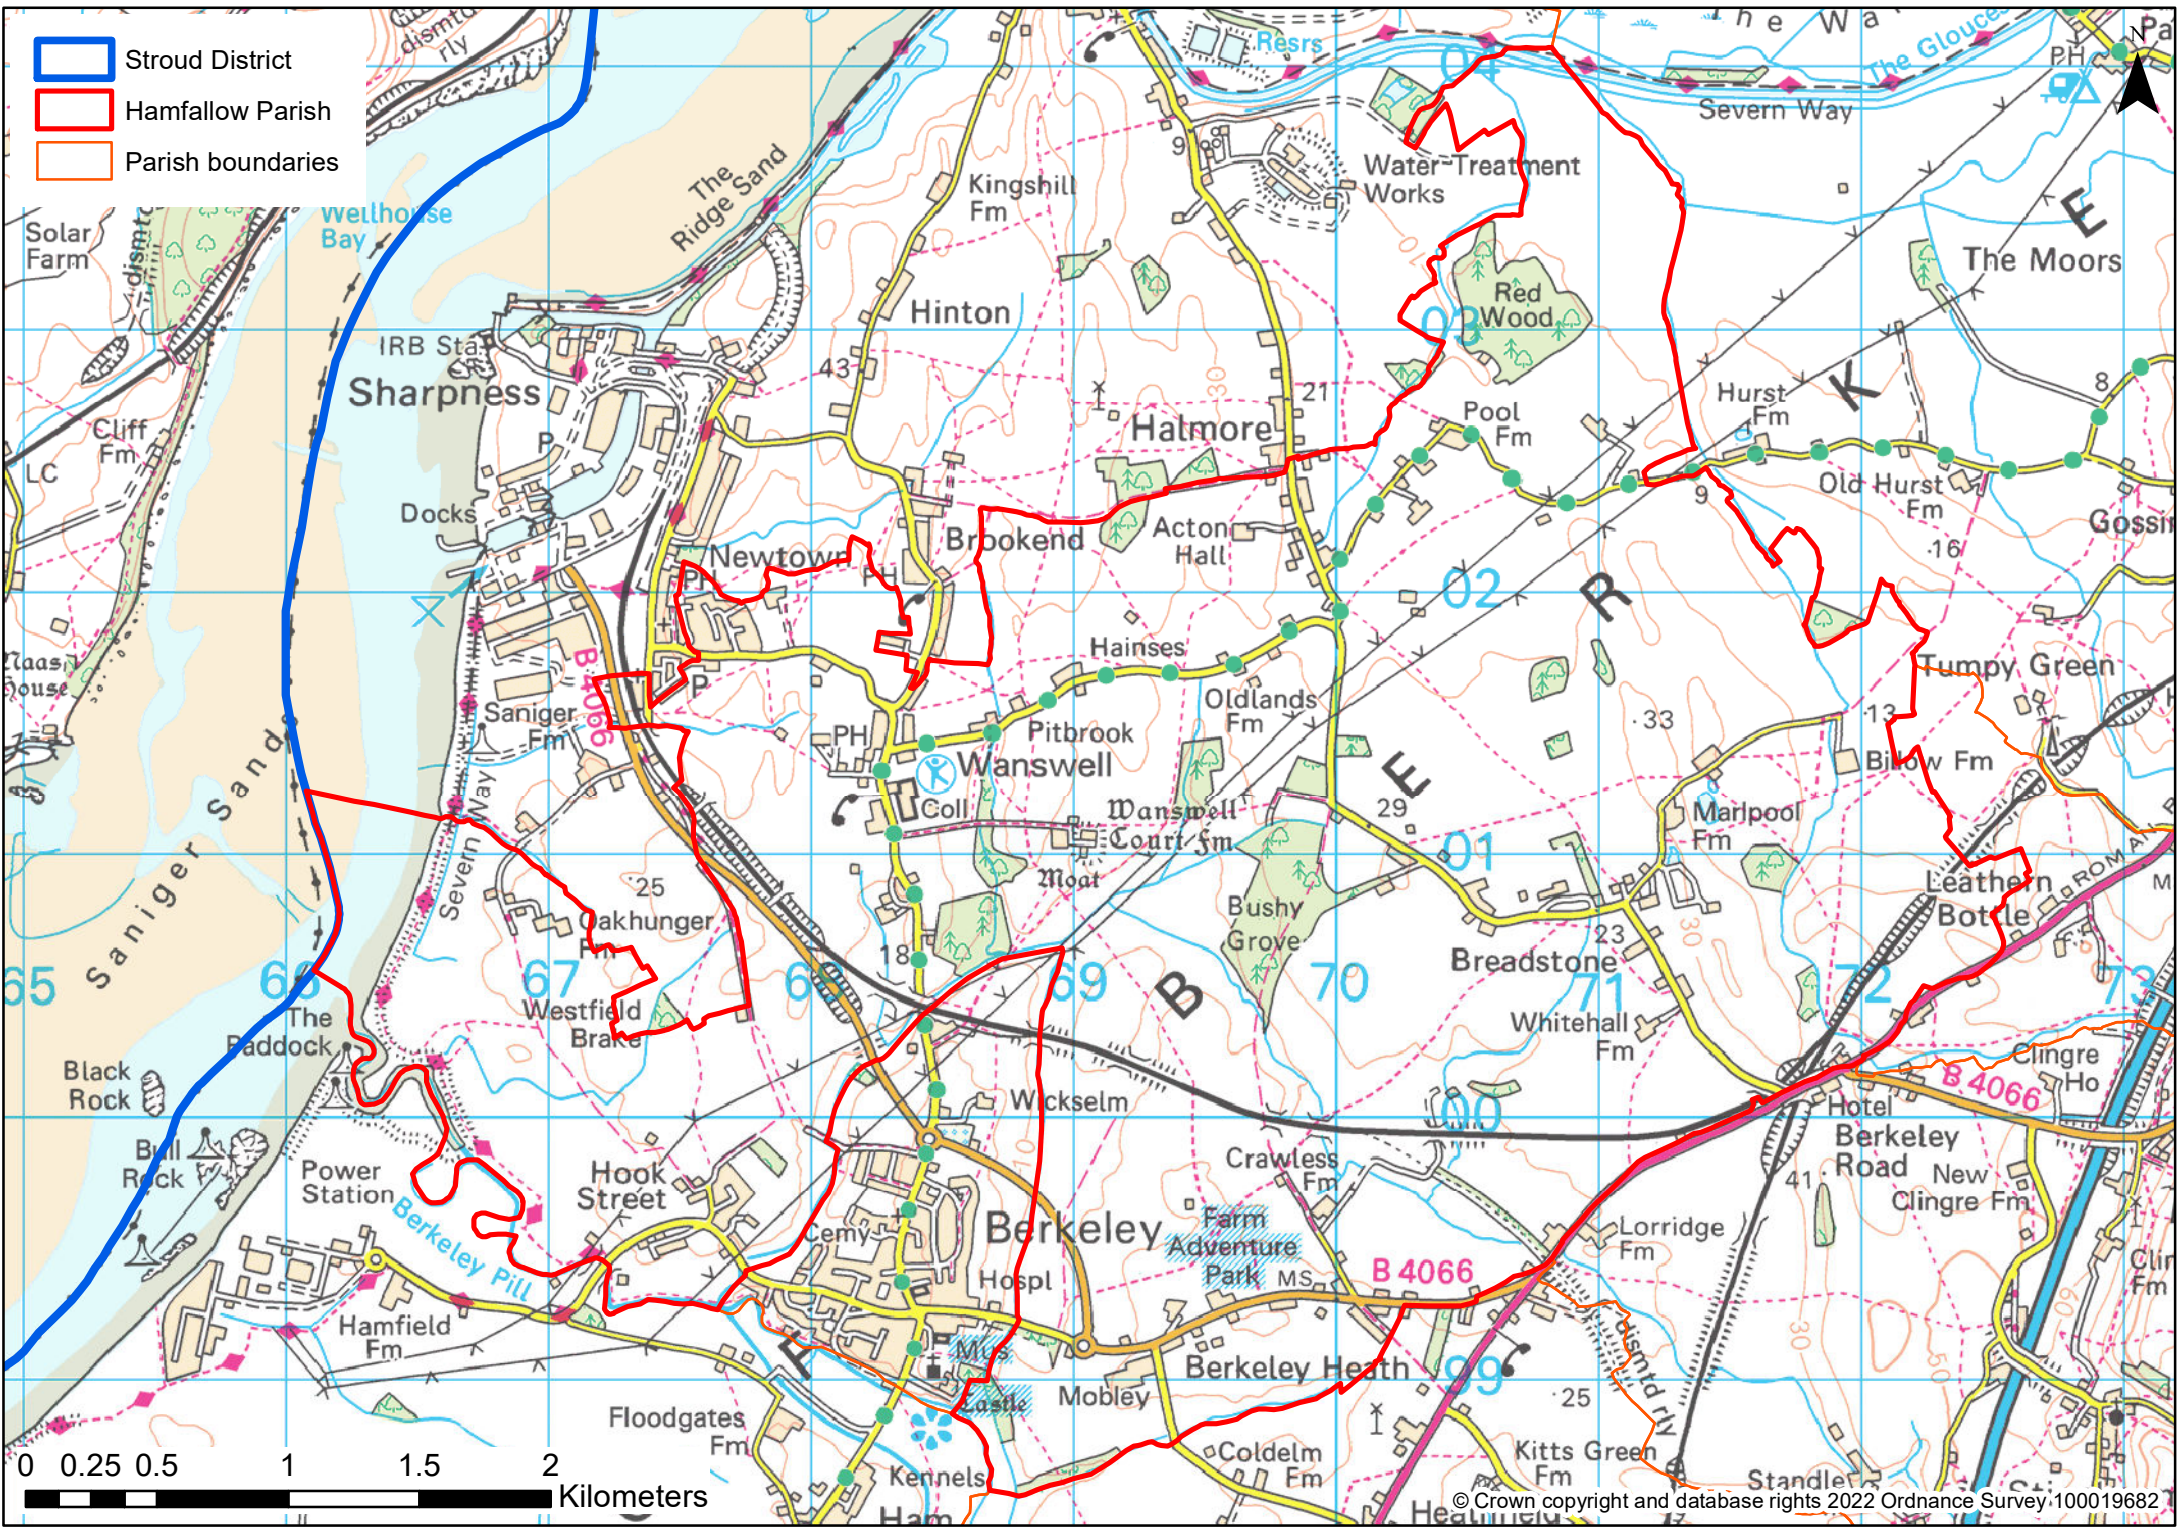

- Stroud District
- Hamfallow Parish
- Parish boundaries

0 0.25 0.5 1 1.5 2 Kilometers